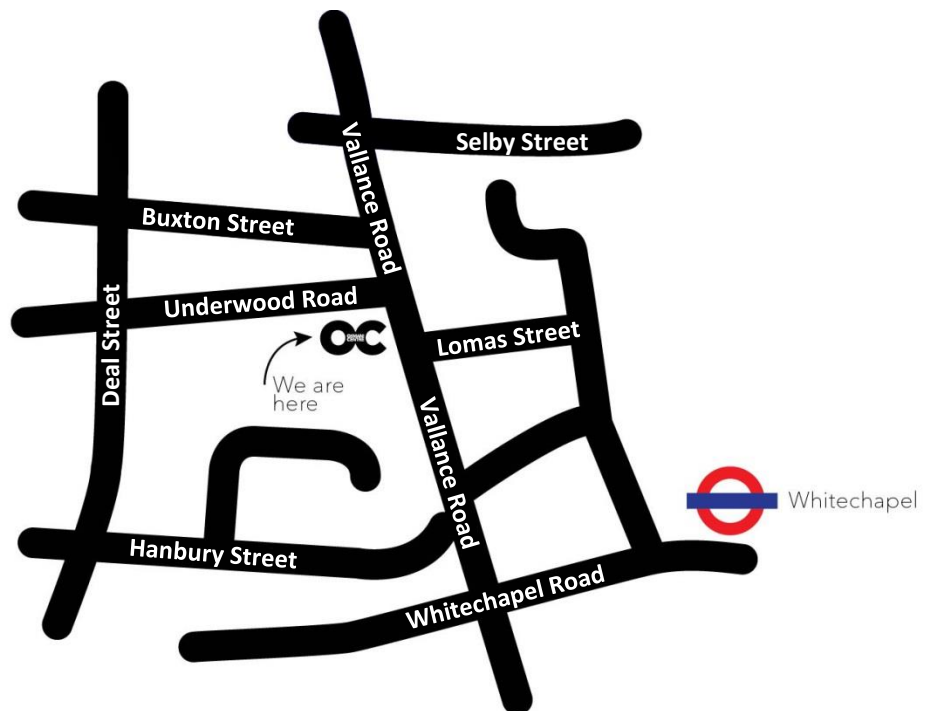

directions **2**

THE OSMANI CENTRE

Address:

The Osmani Centre
58 Underwood Road
Off Vallance Road
London E1 5AW

T: 020 7247 8080

E: healthtrainers@osmanitrust.org

Map:

By Train:

The Osmani Centre is approximately a 10 minute walk away from the Whitechapel tube station. The District and Hammersmith and City lines run through Whitechapel.

By Car:

For the most direct route to the Osmani Centre, turn into Vallance Road off Whitechapel Road (A11). After a short drive turn left into Underwood Road. Please note there is no parking at the site apart from residents parking bays.

By Bus:

The Osmani Centre has many routes that run through Whitechapel. The nearest bus route that runs through Vallance Road is D3. Routes that run on Whitechapel Road are 25, 106, 205, and 254.

For more information, visit the Osmani Trust website at www.osmanitrust.org